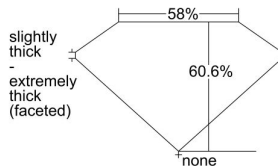

GIA®

FACSIMILE

GIA REPORT 2434707738

Verify this report at GIA.edu

GIA NATURAL DIAMOND DOSSIER®

June 14, 2022
GIA Report Number 2434707738
Shape and Cutting Style ..... Heart Brilliant
Measurements ..... 5.20 x 6.07 x 3.68 mm

GRADING RESULTS

Carat Weight ..... 0.70 carat
Color Grade ..... D
Clarity Grade VS1

ADDITIONAL GRADING INFORMATION

Polish ..... Very Good
Symmetry ..... Very Good
Fluorescence ..... Faint
Clarity Characteristics ..... Crystal
Inscription(s): GIA 2434707738

PROPORTIONS

Profile not to actual proportions

GRADING SCALES

GIA COLOR SCALE		GIA CLARITY SCALE		
COLORLESS	D	VERY VERY SLIGHTLY INCLUDED	FLAWLESS	
	E		INTERNALLY FLAWLESS	
	F		VVS₁	
	G		VVS₂	
	NEAR COLORLESS	H	VERY SLIGHTLY INCLUDED	VS₁
		I		VS₂
		J	SLIGHTLY INCLUDED	S₁
		K		S₂
		L		I₁
		M		I₂
FAINT	N	INCLUDED	I₃	
	O			
	P			
	Q			
	R			
	S			
VERY LIGHT	T			
	U			
	V			
	W			
	X			
	Y			
LIGHT	Z