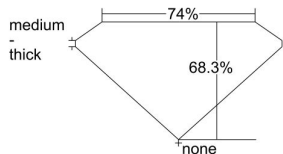

GIA®

FACSIMILE

GIA REPORT 2438445934

Verify this report at GIA.edu

GIA NATURAL DIAMOND DOSSIER®

May 17, 2022
GIA Report Number 2438445934
Shape and Cutting Style ..... Square Modified Brilliant
Measurements ..... 4.24 x 4.20 x 2.87 mm

GRADING RESULTS

Carat Weight ..... 0.42 carat
Color Grade ..... E
Clarity Grade VVS2

ADDITIONAL GRADING INFORMATION

Polish ..... Excellent
Symmetry ..... Very Good
Fluorescence ..... None
Clarity Characteristics ..... Feather, Pinpoint
Inscription(s): GIA 2438445934

PROPORTIONS

Profile not to actual proportions

GRADING SCALES

GIA COLOR SCALE		GIA CLARITY SCALE			
COLORLESS	D	VERY VERY SLIGHTLY INCLUDED	FLAWLESS		
	E		INTERNALLY FLAWLESS		
	F	VERY SLIGHTLY INCLUDED	VVS₁		
	G		VVS₂		
	H		VS₁		
	NEAR COLORLESS	I	SLIGHTLY INCLUDED	VS₂	
		J		SI₁	
		FAINT	K	INCLUDED	SI₂
			L		I₁
			M		I₂
VERT LIGHT	N	LIGHT	I₃		
	O				
	P				
	Q				
	R