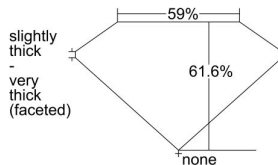

GIA®

FACSIMILE

GIA REPORT 2446274408

Verify this report at GIA.edu

GIA NATURAL DIAMOND DOSSIER®

August 04, 2022
GIA Report Number 2446274408
Shape and Cutting Style ..... Heart Brilliant
Measurements ..... 5.38 x 6.46 x 3.98 mm

GRADING RESULTS

Carat Weight ..... 0.91 carat
Color Grade ..... G
Clarity Grade VS1

ADDITIONAL GRADING INFORMATION

Polish ..... Excellent
Symmetry ..... Excellent
Fluorescence ..... Medium Blue
Clarity Characteristics ..... Crystal, Pinpoint
Inscription(s): GIA 2446274408

PROPORTIONS

Profile not to actual proportions

GRADING SCALES

GIA COLOR SCALE		GIA CLARITY SCALE	
COLORLESS	D	VERY VERY SLIGHTLY INCLUDED	FLAWLESS
	E		INTERNALLY FLAWLESS
	F		VVS₁
	G		VVS₂
	H		VS₁
	I		VS₂
	J		SI₁
	K		SI₂
	L		I₁
	M		I₂
NEAR COLORLESS	N	SLIGHTLY INCLUDED	I₃
	O		
	P		
	Q		
FAINT	R		
	S		
	T		
	U		
VERT LIGHT	V		
	W		
	X		
	Y		
LIGHT	Z