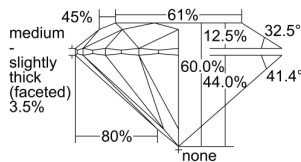

GIA®

FACSIMILE

GIA REPORT 2447602522

Verify this report at GIA.edu

GIA NATURAL DIAMOND DOSSIER®

September 07, 2022
GIA Report Number **2447602522**
Shape and Cutting Style ..... **Round Brilliant**
Measurements ..... **5.16 - 5.18 x 3.11 mm**

GRADING RESULTS

Carat Weight ..... **0.50 carat**
Color Grade ..... **F**
Clarity Grade **S11**
Cut Grade ..... **Excellent**

ADDITIONAL GRADING INFORMATION

Polish ..... **Excellent**
Symmetry ..... **Excellent**
Fluorescence ..... **None**
Clarity Characteristics..... **Cloud, Crystal, Needle**
Inscription(s): **GIA 2447602522**

PROPORTIONS

Profile to actual proportions