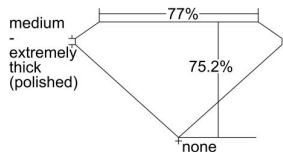

GIA®

FACSIMILE

GIA REPORT 2456310964

Verify this report at GIA.edu

GIA NATURAL DIAMOND DOSSIER®

December 02, 2022
GIA Report Number 2456310964
Shape and Cutting Style ..... Square Modified Brilliant
Measurements ..... 4.87 x 4.76 x 3.58 mm

GRADING RESULTS

Carat Weight ..... 0.70 carat
Color Grade I
Clarity Grade SI2

ADDITIONAL GRADING INFORMATION

Polish ..... Excellent
Symmetry ..... Good
Fluorescence ..... Faint
Clarity Characteristics ..... Crystal, Cloud
Inspection(s): GIA 2456310964

PROPORTIONS

Profile not to actual proportions

GRADING SCALES

GIA COLOR SCALE		GIA CLARITY SCALE			
COLORLESS	D	VERY VERY SLIGHTLY INCLUDED	FLAWLESS		
	E		INTERNALLY FLAWLESS		
	F		VVS₁		
	G		VVS₂		
	NEAR COLORLESS	H	VERY SLIGHTLY INCLUDED	VS₁	
		I		VS₂	
		FAINT	J	SLIGHTLY INCLUDED	SI₁
			K		SI₂
	L		I₁		
	VERT LIGHT		M	INCLUDED	I₂
N			I₃		
O					
P					
LIGHT	Q				
	R				
	S				
	T				
	U				
	Z