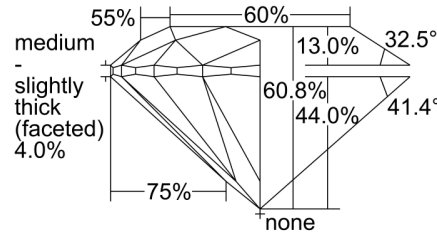

GIA NATURAL DIAMOND GRADING REPORT

August 08, 2023
 GIA Report Number 2474296459
 Shape and Cutting Style Round Brilliant
 Measurements 7.37 - 7.39 x 4.49 mm

GRADING RESULTS

Carat Weight 1.50 carat
 Color Grade E
 Clarity Grade VVS1
 Cut Grade Excellent

ADDITIONAL GRADING INFORMATION

Polish Excellent
 Symmetry Excellent
 Fluorescence Faint
 Inscription(s): GIA 2474296459

PROPORTIONS

Profile to actual proportions

CLARITY CHARACTERISTICS

KEY TO SYMBOLS*

- Pinpoint
- ~ Feather

* Red symbols denote internal characteristics (inclusions). Green or black symbols denote external characteristics (blemishes). Diagram is an approximate representation of the diamond, and symbols shown indicate type, position, and approximate size of clarity characteristics. All clarity characteristics may not be shown. Details of finish are not shown.