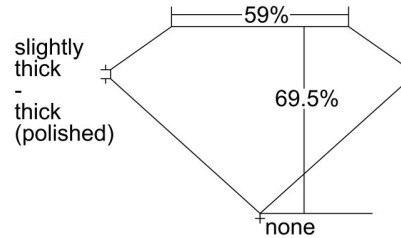

GIA NATURAL DIAMOND GRADING REPORT

October 05, 2023

GIA Report Number 2474723149

Shape and Cutting Style Emerald Cut

Measurements 8.01 x 5.15 x 3.58 mm

GRADING RESULTS

Carat Weight 1.50 carat

Color Grade F

Clarity Grade VS1

ADDITIONAL GRADING INFORMATION

Polish Very Good

Symmetry Very Good

Fluorescence None

Inscription(s): GIA 2474723149

Comments: Additional pinpoints are not shown. Surface graining is not shown.

PROPORTIONS

Profile not to actual proportions

CLARITY CHARACTERISTICS

KEY TO SYMBOLS*

- Crystal
- Pinpoint

* Red symbols denote internal characteristics (inclusions). Green or black symbols denote external characteristics (blemishes). Diagram is an approximate representation of the diamond, and symbols shown indicate type, position, and approximate size of clarity characteristics. All clarity characteristics may not be shown. Details of finish are not shown.