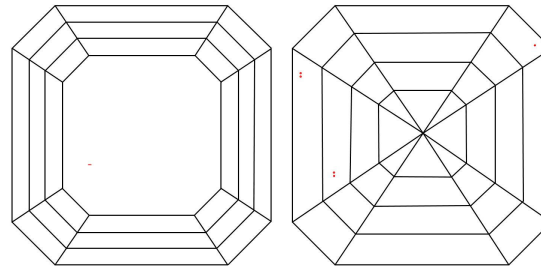

GIA NATURAL DIAMOND GRADING REPORT

August 23, 2023  
 GIA Report Number ..... 2477413389  
 Shape and Cutting Style ..... Square Emerald Cut  
 Measurements ..... 5.41 x 5.18 x 3.67 mm

GRADING RESULTS

Carat Weight ..... 1.01 carat  
 Color Grade ..... L  
 Clarity Grade ..... VVS1

CLARITY CHARACTERISTICS

KEY TO SYMBOLS\*

- Pinpoint
- ~ Feather

\* Red symbols denote internal characteristics (inclusions). Green or black symbols denote external characteristics (blemishes). Diagram is an approximate representation of the diamond, and symbols shown indicate type, position, and approximate size of clarity characteristics. All clarity characteristics may not be shown. Details of finish are not shown.