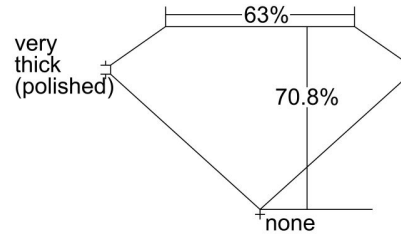

GIA NATURAL DIAMOND GRADING REPORT

August 23, 2023  
 GIA Report Number ..... 2477413389  
 Shape and Cutting Style ..... Square Emerald Cut  
 Measurements ..... 5.41 x 5.18 x 3.67 mm

GRADING RESULTS

Carat Weight ..... 1.01 carat  
 Color Grade ..... L  
 Clarity Grade ..... VVS1

ADDITIONAL GRADING INFORMATION

Polish ..... Excellent  
 Symmetry ..... Excellent  
 Fluorescence ..... None  
 Inscription(s): GIA 2477413389  
**Comments:** Surface graining is not shown.

PROPORTIONS

Profile not to actual proportions

CLARITY CHARACTERISTICS

KEY TO SYMBOLS\*

- Pinpoint
- ~ Feather

\* Red symbols denote internal characteristics (inclusions). Green or black symbols denote external characteristics (blemishes). Diagram is an approximate representation of the diamond, and symbols shown indicate type, position, and approximate size of clarity characteristics. All clarity characteristics may not be shown. Details of finish are not shown.