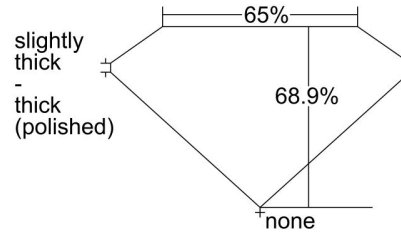

GIA NATURAL DIAMOND GRADING REPORT

November 06, 2023

GIA Report Number 2477991774

Shape and Cutting Style Emerald Cut

Measurements 6.31 x 4.59 x 3.16 mm

GRADING RESULTS

Carat Weight 0.92 carat

Color Grade I

Clarity Grade VS1

ADDITIONAL GRADING INFORMATION

Polish Excellent

Symmetry Very Good

Fluorescence None

Inscription(s): GIA 2477991774

Comments: Surface graining is not shown.

PROPORTIONS

Profile not to actual proportions

CLARITY CHARACTERISTICS

KEY TO SYMBOLS*

- Crystal
- ◉ Cloud
- Pinpoint

* Red symbols denote internal characteristics (inclusions). Green or black symbols denote external characteristics (blemishes). Diagram is an approximate representation of the diamond, and symbols shown indicate type, position, and approximate size of clarity characteristics. All clarity characteristics may not be shown. Details of finish are not shown.