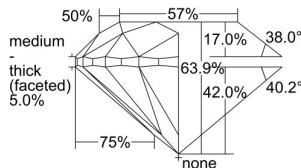

GIA®

FACSIMILE

GIA REPORT 2478193382

Verify this report at GIA.edu

GIA NATURAL DIAMOND DOSSIER®

July 26, 2023
GIA Report Number **2478193382**
Shape and Cutting Style ..... **Round Brilliant**
Measurements ..... **5.52 - 5.58 x 3.55 mm**

GRADING RESULTS

Carat Weight ..... **0.70 carat**
Color Grade ..... **H**
Clarity Grade **VS1**
Cut Grade ..... **Very Good**

ADDITIONAL GRADING INFORMATION

Polish ..... **Excellent**
Symmetry ..... **Very Good**
Fluorescence ..... **Medium Blue**
Clarity Characteristics ..... **Crystal, Pinpoint**
Inscription(s): **GIA 2478193382**

PROPORTIONS

Profile to actual proportions

GRADING SCALES

GIA COLOR SCALE	GIA CLARITY SCALE	GIA CUT SCALE	
D	FLAWLESS	EXCELLENT	
E	INTERNALLY FLAWLESS		
F		VVS₁	VERY GOOD
G	VVS₂		
H	VS₁	GOOD	
I	VS₂		
J	SI₁	FAIR	
K	SI₂		
L	I₁	POOR	
M	I₂		
N	I₃		
O			
P			
Q			
R			
S			
T			
U			
V			
W			
X			
Y			
Z