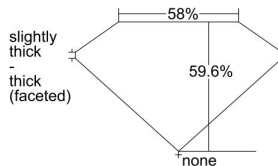

GIA®

FACSIMILE

GIA REPORT 2486137634

Verify this report at GIA.edu

GIA NATURAL DIAMOND DOSSIER®

December 06, 2023
GIA Report Number 2486137634
Shape and Cutting Style ..... Heart Brilliant
Measurements ..... 5.36 x 6.17 x 3.68 mm

GRADING RESULTS

Carat Weight ..... 0.70 carat
Color Grade ..... E
Clarity Grade VVS2

ADDITIONAL GRADING INFORMATION

Polish ..... Excellent
Symmetry ..... Excellent
Fluorescence ..... None
Clarity Characteristics ..... Pinpoint
Inscription(s): GIA 2486137634

PROPORTIONS

Profile not to actual proportions

GRADING SCALES

GIA COLOR SCALE		GIA CLARITY SCALE			
COLORLESS	D	VERY VERY SLIGHTLY INCLUDED	FLAWLESS		
	E		INTERNALLY FLAWLESS		
	F	VERY SLIGHTLY INCLUDED	VVS₁		
	G		VVS₂		
	H		VS₁		
	NEAR COLORLESS	I	SLIGHTLY INCLUDED	VS₂	
		J		SI₁	
		FAINT	K	INCLUDED	SI₂
			L		I₁
			M		I₂
VERT LIGHT			N	INCLUDED	I₃
			O		
			P		
	Q				
LIGHT	R				
	S				
	T				
	U				
	V				
	Z