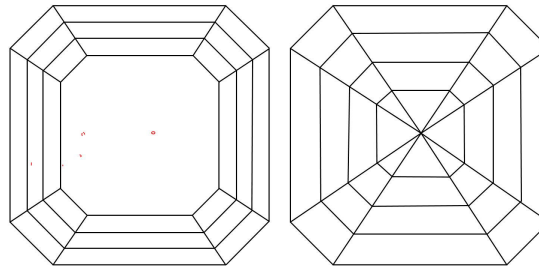

GIA NATURAL DIAMOND GRADING REPORT

January 15, 2024  
 GIA Report Number ..... 2486308490  
 Shape and Cutting Style ..... Square Emerald Cut  
 Measurements ..... 5.58 x 5.47 x 3.72 mm

GRADING RESULTS

Carat Weight ..... 1.09 carat  
 Color Grade ..... E  
 Clarity Grade ..... VS1

Profile not to actual proportions

CLARITY CHARACTERISTICS

KEY TO SYMBOLS\*

- Crystal
- ⊗ Cloud
- ∖ Needle

\* Red symbols denote internal characteristics (inclusions). Green or black symbols denote external characteristics (blemishes). Diagram is an approximate representation of the diamond, and symbols shown indicate type, position, and approximate size of clarity characteristics. All clarity characteristics may not be shown. Details of finish are not shown.