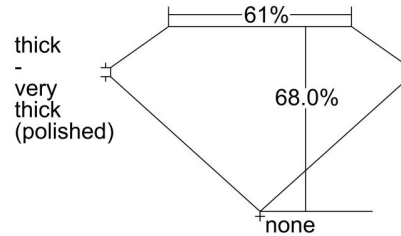

GIA NATURAL DIAMOND GRADING REPORT

January 15, 2024  
 GIA Report Number ..... 2486308490  
 Shape and Cutting Style ..... Square Emerald Cut  
 Measurements ..... 5.58 x 5.47 x 3.72 mm

GRADING RESULTS

Carat Weight ..... 1.09 carat  
 Color Grade ..... E  
 Clarity Grade ..... VS1

ADDITIONAL GRADING INFORMATION

Polish ..... Excellent  
 Symmetry ..... Very Good  
 Fluorescence ..... Medium Blue  
 Inscription(s): GIA 2486308490  
**Comments:** Pinpoints are not shown.

PROPORTIONS

Profile not to actual proportions

CLARITY CHARACTERISTICS

KEY TO SYMBOLS\*

- Crystal
- ⊗ Cloud
- ∖ Needle

\* Red symbols denote internal characteristics (inclusions). Green or black symbols denote external characteristics (blemishes). Diagram is an approximate representation of the diamond, and symbols shown indicate type, position, and approximate size of clarity characteristics. All clarity characteristics may not be shown. Details of finish are not shown.