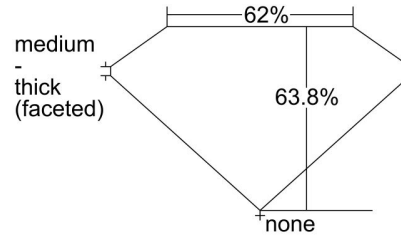

GIA NATURAL DIAMOND GRADING REPORT

April 08, 2024  
 GIA Report Number ..... 2486992062  
 Shape and Cutting Style ..... Pear Brilliant  
 Measurements ..... 9.68 x 6.29 x 4.01 mm

GRADING RESULTS

Carat Weight ..... 1.51 carat  
 Color Grade ..... E  
 Clarity Grade ..... VVS2

Profile not to actual proportions

CLARITY CHARACTERISTICS

KEY TO SYMBOLS\*

-  Needle
-  Cloud
-  Pinpoint

\* Red symbols denote internal characteristics (inclusions). Green or black symbols denote external characteristics (blemishes). Diagram is an approximate representation of the diamond, and symbols shown indicate type, position, and approximate size of clarity characteristics. All clarity characteristics may not be shown. Details of finish are not shown.