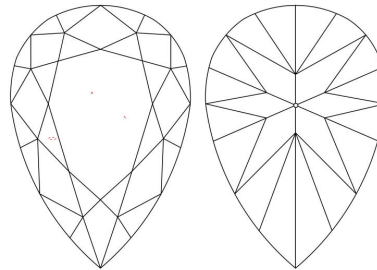

GIA NATURAL DIAMOND GRADING REPORT

April 08, 2024  
 GIA Report Number ..... 2486992062  
 Shape and Cutting Style ..... Pear Brilliant  
 Measurements ..... 9.68 x 6.29 x 4.01 mm

GRADING RESULTS

Carat Weight ..... 1.51 carat  
 Color Grade ..... E  
 Clarity Grade ..... VVS2

ADDITIONAL GRADING INFORMATION

Polish ..... Excellent  
 Symmetry ..... Excellent  
 Fluorescence ..... None  
 Inscription(s): GIA 2486992062  
**Comments:** Additional clouds are not shown.

PROPORTIONS

Profile not to actual proportions

CLARITY CHARACTERISTICS

KEY TO SYMBOLS\*

-  Needle
-  Cloud
-  Pinpoint

\* Red symbols denote internal characteristics (inclusions). Green or black symbols denote external characteristics (blemishes). Diagram is an approximate representation of the diamond, and symbols shown indicate type, position, and approximate size of clarity characteristics. All clarity characteristics may not be shown. Details of finish are not shown.