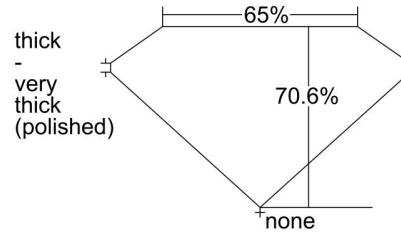

GIA NATURAL DIAMOND GRADING REPORT

November 10, 2023
 GIA Report Number 2487004714
 Shape and Cutting Style Square Emerald Cut
 Measurements 5.17 x 5.12 x 3.62 mm

GRADING RESULTS

Carat Weight 0.90 carat
 Color Grade L, Faint Brown
 Clarity Grade VS1

ADDITIONAL GRADING INFORMATION

Polish Very Good
 Symmetry Very Good
 Fluorescence None
 Inscription(s): GIA 2487004714

Comments: Pinpoints are not shown. Clouds are not shown.

PROPORTIONS

Profile not to actual proportions

CLARITY CHARACTERISTICS

KEY TO SYMBOLS*

- Crystal
- ∖ Needle

* Red symbols denote internal characteristics (inclusions). Green or black symbols denote external characteristics (blemishes). Diagram is an approximate representation of the diamond, and symbols shown indicate type, position, and approximate size of clarity characteristics. All clarity characteristics may not be shown. Details of finish are not shown.