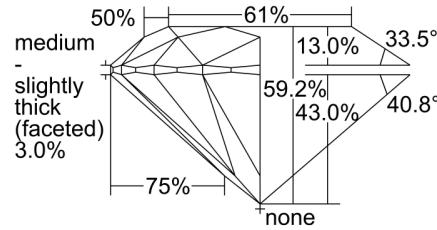

GIA NATURAL DIAMOND GRADING REPORT

December 28, 2023
GIA Report Number 2487241865
Shape and Cutting Style ..... Round Brilliant
Measurements ..... 7.75 - 7.79 x 4.60 mm

GRADING RESULTS

Carat Weight ..... 1.70 carat
Color Grade ..... H
Clarity Grade VVS1
Cut Grade ..... Excellent

ADDITIONAL GRADING INFORMATION

Polish ..... Excellent
Symmetry ..... Excellent
Fluorescence ..... None
Inscription(s): GIA 2487241865

PROPORTIONS

Profile to actual proportions