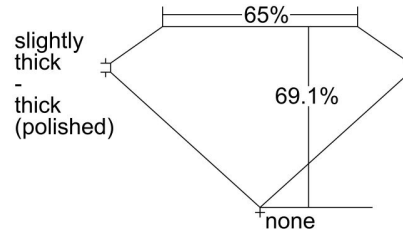

GIA NATURAL DIAMOND GRADING REPORT

March 01, 2024
 GIA Report Number 2487697280
 Shape and Cutting Style Cut-Cornered Rectangular
 Modified Brilliant
 Measurements 8.28 x 6.30 x 4.35 mm

GRADING RESULTS

Carat Weight 2.05 carat
 Color Grade I
 Clarity Grade VVS2

ADDITIONAL GRADING INFORMATION

Polish Excellent
 Symmetry Excellent
 Fluorescence None
 Inscription(s): GIA 2487697280
Comments: Additional pinpoints are not shown.

PROPORTIONS

Profile not to actual proportions

CLARITY CHARACTERISTICS

KEY TO SYMBOLS*

- Cloud
- Needle
- Pinpoint

* Red symbols denote internal characteristics (inclusions). Green or black symbols denote external characteristics (blemishes). Diagram is an approximate representation of the diamond, and symbols shown indicate type, position, and approximate size of clarity characteristics. All clarity characteristics may not be shown. Details of finish are not shown.