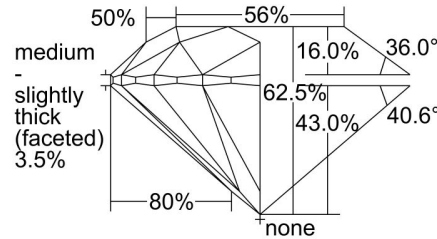

GIA REPORT
2487846468

Verify this report at GIA.edu

FACSIMILE

This is a digital representation of the original GIA Report. This representation might not be accepted in lieu of the original GIA Report in certain circumstances. The original GIA Report includes certain security features which are not reproducible on this facsimile.

GIA NATURAL DIAMOND GRADING REPORT

March 19, 2024
GIA Report Number 2487846468
Shape and Cutting Style ..... Round Brilliant
Measurements ..... 8.03 - 8.08 x 5.03 mm

GRADING RESULTS

Carat Weight ..... 2.01 carat
Color Grade ..... H
Clarity Grade VS2
Cut Grade ..... Excellent

ADDITIONAL GRADING INFORMATION

Polish ..... Excellent
Symmetry ..... Excellent
Fluorescence ..... Faint
Inscription(s): GIA 2487846468
Comments: Pinpoints are not shown.

PROPORTIONS

Profile to actual proportions