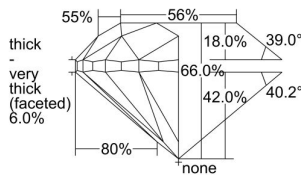

GIA®

FACSIMILE

GIA REPORT 2487931606

Verify this report at GIA.edu

GIA NATURAL DIAMOND DOSSIER®

March 28, 2024
GIA Report Number 2487931606
Shape and Cutting Style ..... Round Brilliant
Measurements ..... 5.43 - 5.47 x 3.60 mm

GRADING RESULTS

Carat Weight ..... 0.70 carat
Color Grade I
Clarity Grade VS1
Cut Grade ..... Good

ADDITIONAL GRADING INFORMATION

Polish ..... Very Good
Symmetry ..... Very Good
Fluorescence ..... None
Clarity Characteristics ..... Cloud
Inscription(s): GIA 2487931606

PROPORTIONS

Profile to actual proportions

GRADING SCALES

GIA COLOR SCALE	GIA CLARITY SCALE	GIA CUT SCALE
D	FLAWLESS	EXCELLENT
E	INTERNALLY FLAWLESS	
F	VVS₁	VERY GOOD
G		
H	VS₁	GOOD
I		
J	VS₂	FAIR
K		
L	SI₁	POOR
M		
N	I₁	
O		
P	I₂	
Q		
R	I₃	
S		
T		
U		
V		
W		
X		
Y		
Z