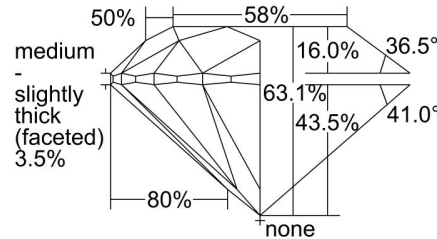

GIA NATURAL DIAMOND GRADING REPORT

April 19, 2024
 GIA Report Number 2496097032
 Shape and Cutting Style Round Brilliant
 Measurements 7.06 - 7.12 x 4.47 mm

GRADING RESULTS

Carat Weight 1.40 carat
 Color Grade H
 Clarity Grade VS2
 Cut Grade Excellent

PROPORTIONS

Profile to actual proportions

CLARITY CHARACTERISTICS

KEY TO SYMBOLS*

- Cloud
- Needle
- Knot
- Indented Natural
- Feather
- Natural
- Pinpoint

* Red symbols denote internal characteristics (inclusions). Green or black symbols denote external characteristics (blemishes). Diagram is an approximate representation of the diamond, and symbols shown indicate type, position, and approximate size of clarity characteristics. All clarity characteristics may not be shown. Details of finish are not shown.