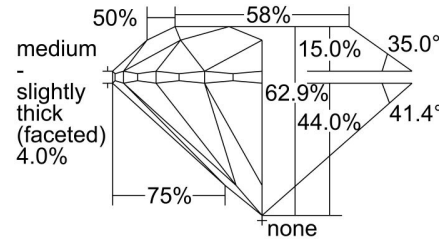

GIA NATURAL DIAMOND GRADING REPORT

June 10, 2024
GIA Report Number 2497610489
Shape and Cutting Style ..... Round Brilliant
Measurements ..... 6.12 - 6.15 x 3.86 mm

GRADING RESULTS

Carat Weight ..... 0.90 carat
Color Grade I
Clarity Grade VVS2
Cut Grade ..... Excellent

ADDITIONAL GRADING INFORMATION

Polish ..... Excellent
Symmetry ..... Excellent
Fluorescence ..... Faint
Inscription(s): GIA 2497610489

Comments: Additional pinpoints are not shown. Clouds are not shown.

PROPORTIONS

Profile to actual proportions