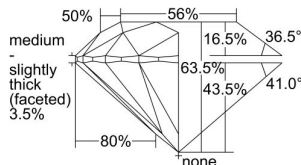

GIA®

FACSIMILE

GIA REPORT 2497760961

Verify this report at GIA.edu

GIA NATURAL DIAMOND DOSSIER®

June 26, 2024
GIA Report Number 2497760961
Shape and Cutting Style ..... Round Brilliant
Measurements ..... 4.97 - 5.05 x 3.18 mm

GRADING RESULTS

Carat Weight ..... 0.50 carat
Color Grade ..... D
Clarity Grade VVS2
Cut Grade ..... Excellent

ADDITIONAL GRADING INFORMATION

Polish ..... Excellent
Symmetry ..... Very Good
Fluorescence ..... Strong Blue
Clarity Characteristics ..... Pinpoint, Cloud
Inscription(s): GIA 2497760961

PROPORTIONS

Profile to actual proportions

GRADING SCALES

GIA COLOR SCALE

COLORLESS	D
	E
	F
	G
	H
	I
	J
NEAR COLORLESS	K
	L
FAIN	M
	N
	O
	P
VERY LIGHT	Q
	R
	S
	T
	U
	V
	W
	X
	Y
LIGHT	Z

GIA CLARITY SCALE

FLAWLESS	VERY VERY SLIGHTLY INCLUDED	VVS₁	
			VVS₂
INTERNALLY FLAWLESS	VERY SLIGHTLY INCLUDED	VS₁	
		VS₂	
SLIGHTLY INCLUDED	SLIGHTLY INCLUDED	SI₁	
		SI₂	
INCLUDED	INCLUDED	I₁	
		I₂	
		I₃	

GIA CUT SCALE

EXCELLENT	VERY GOOD	GOOD	FAIR	POOR