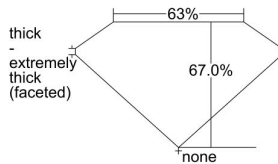

GIA®

FACSIMILE

GIA REPORT 2498168062

Verify this report at GIA.edu

GIA NATURAL DIAMOND DOSSIER®

April 30, 2024
GIA Report Number 2498168062
Shape and Cutting Style ..... Oval Brilliant
Measurements ..... 7.17 x 4.55 x 3.05 mm

GRADING RESULTS

Carat Weight ..... 0.70 carat
Color Grade ..... K
Clarity Grade VS1

ADDITIONAL GRADING INFORMATION

Polish ..... Excellent
Symmetry ..... Very Good
Fluorescence ..... Strong Blue
Clarity Characteristics ..... Crystal, Pinpoint
Inscription(s): GIA 2498168062

PROPORTIONS

Profile not to actual proportions

GRADING SCALES

GIA COLOR SCALE		GIA CLARITY SCALE			
COLORLESS	D	VERY VERY SLIGHTLY INCLUDED	FLAWLESS		
	E		INTERNALLY FLAWLESS		
	F	VERY SLIGHTLY INCLUDED	VS₁		
	G		VS₂		
	H		VS₁		
	NEAR COLORLESS	I	SLIGHTLY INCLUDED	SI₁	
		J		SI₂	
		FAINT	K	INCLUDED	I₁
			L		I₂
			M		I₃
VERT LIGHT	N				
	O				
	P				
	Q				
	R				
LIGHT	S				
	T				
	U				
	V				
	W				
X					
Y					
Z