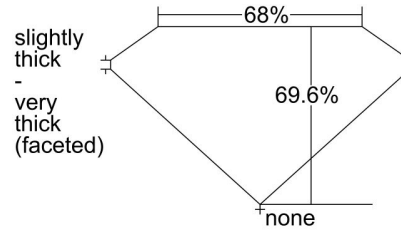

GIA NATURAL DIAMOND GRADING REPORT

July 17, 2024
GIA Report Number 2498943626
Shape and Cutting Style Cushion Modified Brilliant
Measurements 7.93 x 6.18 x 4.30 mm

GRADING RESULTS

Carat Weight 1.71 carat
Color Grade I
Clarity Grade SI2

ADDITIONAL GRADING INFORMATION

Polish Excellent
Symmetry Excellent
Fluorescence None
Inscription(s): GIA 2498943626

Comments: Additional clouds are not shown. Pinpoints are not shown.

PROPORTIONS

Profile not to actual proportions

CLARITY CHARACTERISTICS

KEY TO SYMBOLS*

- Crystal
- ⊗ Cloud
- ~ Feather
- \\ Needle

* Red symbols denote internal characteristics (inclusions). Green or black symbols denote external characteristics (blemishes). Diagram is an approximate representation of the diamond, and symbols shown indicate type, position, and approximate size of clarity characteristics. All clarity characteristics may not be shown. Details of finish are not shown.