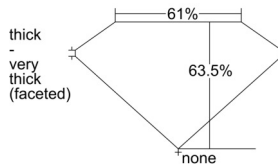

GIA®

FACSIMILE

GIA REPORT 2504405754

Verify this report at GIA.edu

GIA NATURAL DIAMOND DOSSIER®

September 13, 2024
GIA Report Number 2504405754
Shape and Cutting Style ..... Oval Brilliant
Measurements ..... 7.76 x 5.25 x 3.33 mm

GRADING RESULTS

Carat Weight ..... 0.90 carat
Color Grade ..... D
Clarity Grade VS1

ADDITIONAL GRADING INFORMATION

Polish ..... Excellent
Symmetry ..... Excellent
Fluorescence ..... None
Clarity Characteristics ..... Cloud, Feather, Pinpoint
Inscription(s): GIA 2504405754

PROPORTIONS

Profile not to actual proportions

GRADING SCALES

GIA COLOR SCALE		GIA CLARITY SCALE	
COLORLESS	D	VERY VERY SLIGHTLY INCLUDED	FLAWLESS
	E		INTERNALLY FLAWLESS
	F		VVS₁
	G		VVS₂
	H		VS₁
	I		VS₂
	J		SI₁
	K		SI₂
	L		I₁
	M		I₂
NEAR COLORLESS	N	SLIGHTLY INCLUDED	I₃
	O		
	P		
	Q		
FAINT	R		
	S		
	T		
	U		
VERY LIGHT	V		
	W		
	X		
	Y		
LIGHT	Z