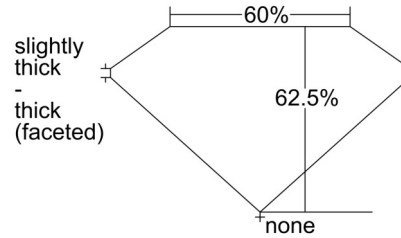

PROPORTIONS

Profile not to actual proportions