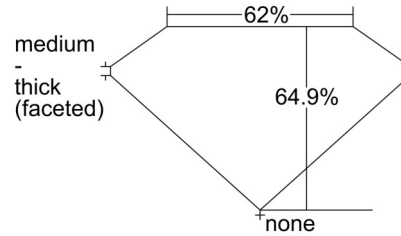

PROPORTIONS

Profile not to actual proportions