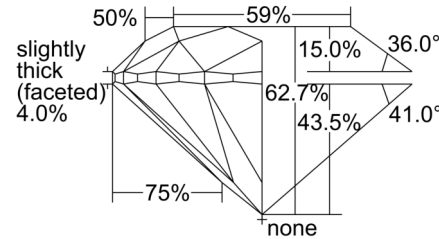

#### GRADING RESULTS

Carat Weight ..... 1.70 carat

Color Grade ..... I

Clarity Grade ..... VS1

Cut Grade ..... Excellent

#### PROPORTIONS

Profile to actual proportions