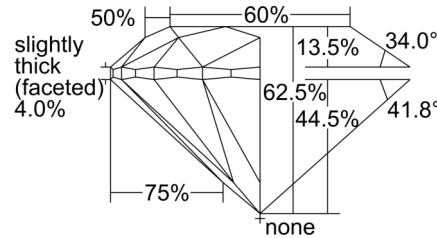

GIA NATURAL DIAMOND GRADING REPORT

September 10, 2024
 GIA Report Number 2506386339
 Shape and Cutting Style Round Brilliant
 Measurements 6.91 - 6.96 x 4.33 mm

GRADING RESULTS

Carat Weight 1.30 carat
 Color Grade J
 Clarity Grade VVS1
 Cut Grade Excellent

ADDITIONAL GRADING INFORMATION

Polish Excellent
 Symmetry Excellent
 Fluorescence Medium Blue
 Inscription(s): GIA 2506386339

PROPORTIONS

Profile to actual proportions

CLARITY CHARACTERISTICS

KEY TO SYMBOLS*

- Feather
- Natural

* Red symbols denote internal characteristics (inclusions). Green or black symbols denote external characteristics (blemishes). Diagram is an approximate representation of the diamond, and symbols shown indicate type, position, and approximate size of clarity characteristics. All clarity characteristics may not be shown. Details of finish are not shown.