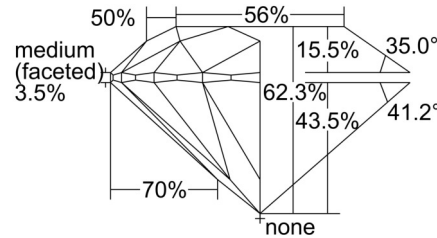

GIA NATURAL DIAMOND GRADING REPORT

October 10, 2024
GIA Report Number 2506593491
Shape and Cutting Style ..... Round Brilliant
Measurements ..... 6.46 - 6.50 x 4.03 mm

GRADING RESULTS

Carat Weight ..... 1.03 carat
Color Grade ..... D
Clarity Grade VVS2
Cut Grade ..... Excellent

ADDITIONAL GRADING INFORMATION

Polish ..... Excellent
Symmetry ..... Excellent
Fluorescence ..... Faint
Inscription(s): GIA 2506593491
Comments: Additional pinpoints are not shown.

PROPORTIONS

Profile to actual proportions