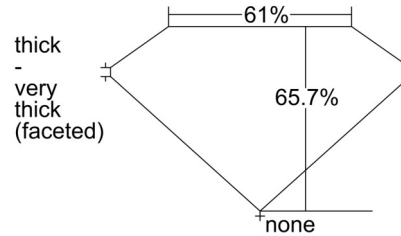

GIA NATURAL DIAMOND GRADING REPORT

October 10, 2024  
 GIA Report Number ..... 2506595241  
 Shape and Cutting Style ..... Oval Brilliant  
 Measurements ..... 7.42 x 5.46 x 3.58 mm

GRADING RESULTS

Carat Weight ..... 1.00 carat  
 Color Grade ..... I  
 Clarity Grade ..... VVS2

ADDITIONAL GRADING INFORMATION

Polish ..... Very Good  
 Symmetry ..... Very Good  
 Fluorescence ..... Medium Blue  
 Inscription(s): GIA 2506595241  
**Comments:** Additional pinpoints are not shown.

PROPORTIONS

Profile not to actual proportions

CLARITY CHARACTERISTICS

KEY TO SYMBOLS\*

-  Needle
-  Pinpoint

\* Red symbols denote internal characteristics (inclusions). Green or black symbols denote external characteristics (blemishes). Diagram is an approximate representation of the diamond, and symbols shown indicate type, position, and approximate size of clarity characteristics. All clarity characteristics may not be shown. Details of finish are not shown.