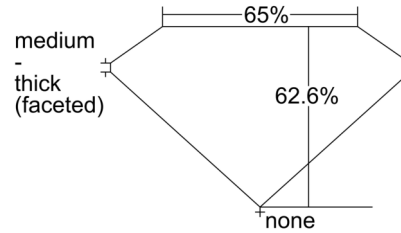

PROPORTIONS

Profile not to actual proportions