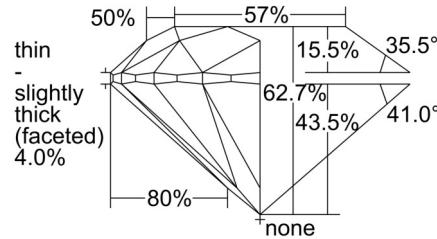

### GIA NATURAL DIAMOND GRADING REPORT

November 18, 2024  
 GIA Report Number ..... 2506859936  
 Shape and Cutting Style ..... Round Brilliant  
 Measurements ..... 7.25 - 7.29 x 4.56 mm

### GRADING RESULTS

Carat Weight ..... 1.50 carat  
 Color Grade ..... F  
 Clarity Grade ..... SI1  
 Cut Grade ..... Excellent

### PROPORTIONS

Profile to actual proportions