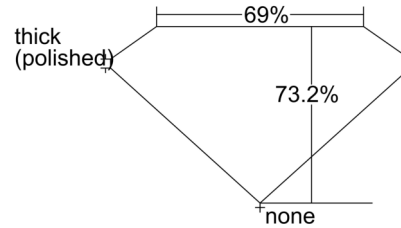

GIA NATURAL DIAMOND GRADING REPORT

August 23, 2024  
 GIA Report Number ..... 2507261789  
 Shape and Cutting Style ..... Square Modified Brilliant  
 Measurements ..... 5.90 x 5.89 x 4.31 mm

GRADING RESULTS

Carat Weight ..... 1.31 carat  
 Color Grade ..... G  
 Clarity Grade ..... VS1

ADDITIONAL GRADING INFORMATION

Polish ..... Excellent  
 Symmetry ..... Excellent  
 Fluorescence ..... None  
 Inscription(s): GIA 2507261789  
**Comments:** Pinpoints are not shown.

PROPORTIONS

Profile not to actual proportions

CLARITY CHARACTERISTICS

KEY TO SYMBOLS\*

- Crystal
- ∖ Needle

\* Red symbols denote internal characteristics (inclusions). Green or black symbols denote external characteristics (blemishes). Diagram is an approximate representation of the diamond, and symbols shown indicate type, position, and approximate size of clarity characteristics. All clarity characteristics may not be shown. Details of finish are not shown.