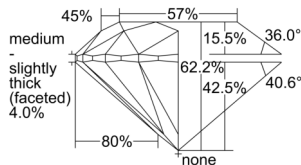

GIA®

FACSIMILE

GIA REPORT 2507469046

Verify this report at GIA.edu

GIA NATURAL DIAMOND DOSSIER®

September 20, 2024
GIA Report Number 2507469046
Shape and Cutting Style ..... Round Brilliant
Measurements ..... 4.60 - 4.62 x 2.87 mm

GRADING RESULTS

Carat Weight ..... 0.38 carat
Color Grade ..... J
Clarity Grade S11
Cut Grade ..... Excellent

ADDITIONAL GRADING INFORMATION

Polish ..... Excellent
Symmetry ..... Excellent
Fluorescence ..... Medium Blue
Clarity Characteristics ..... Crystal
Inscription(s): GIA 2507469046

PROPORTIONS

Profile to actual proportions

GRADING SCALES

GIA COLOR SCALE

COLORLESS	D
	E
	F
	G
	H
	I
	J
NEAR COLORLESS	K
	L
Faint	M
	N
	O
	P
Very Light	Q
	R
	S
	T
	U
	V
Light	W
	X
	Y
	Z

GIA CLARITY SCALE

FLAWLESS	VERY VERY SLIGHTLY INCLUDED	FLAWLESS	
			EXCELLENT
INTERNALLY FLAWLESS	VERY SLIGHTLY INCLUDED	VVS₁	
		VERY GOOD	
VVS₂	SLIGHTLY INCLUDED	VS₁	
		GOOD	
VS₂	SLIGHTLY INCLUDED	SI₁	
		FAIR	
SI₂	POOR		
I₁			
I₂			
I₃			

GIA CUT SCALE

EXCELLENT
VERY GOOD
GOOD
FAIR
POOR