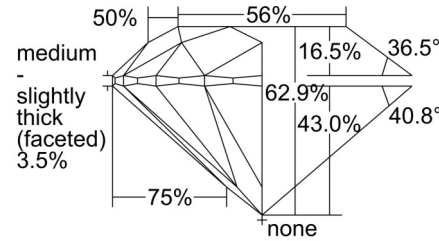

GIA NATURAL DIAMOND GRADING REPORT

October 24, 2024

GIA Report Number 2507737757

Shape and Cutting Style Round Brilliant

Measurements 7.43 - 7.48 x 4.69 mm

GRADING RESULTS

Carat Weight 1.62 carat

Color Grade G

Clarity Grade VS2

Cut Grade Excellent

ADDITIONAL GRADING INFORMATION

Polish Excellent

Symmetry Excellent

Fluorescence None

Inscription(s): GIA 2507737757

Comments: Additional clouds, additional pinpoints and surface graining are not shown.

PROPORTIONS

Profile to actual proportions

CLARITY CHARACTERISTICS

KEY TO SYMBOLS*

- Cloud
- Crystal
- Pinpoint

* Red symbols denote internal characteristics (inclusions). Green or black symbols denote external characteristics (blemishes). Diagram is an approximate representation of the diamond, and symbols shown indicate type, position, and approximate size of clarity characteristics. All clarity characteristics may not be shown. Details of finish are not shown.