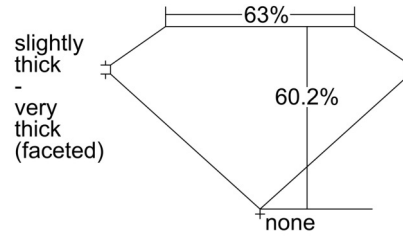

PROPORTIONS

Profile not to actual proportions