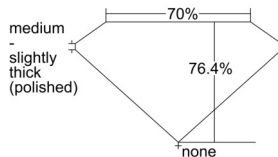

GIA®

FACSIMILE

GIA REPORT 2507779296

Verify this report at GIA.edu

GIA NATURAL DIAMOND DOSSIER®

November 01, 2024
GIA Report Number 2507779296
Shape and Cutting Style ..... Square Modified Brilliant
Measurements ..... 4.65 x 4.47 x 3.42 mm

GRADING RESULTS

Carat Weight ..... 0.58 carat
Color Grade ..... E
Clarity Grade VVS1

ADDITIONAL GRADING INFORMATION

Polish ..... Excellent
Symmetry ..... Very Good
Fluorescence ..... None
Clarity Characteristics..... Pinpoint, Cavity
Inscription(s): GIA 2507779296

PROPORTIONS

Profile not to actual proportions

GRADING SCALES

GIA COLOR SCALE		GIA CLARITY SCALE			
COLORLESS	D	VERY VERY SLIGHTLY INCLUDED	FLAWLESS		
	E		INTERNALLY FLAWLESS		
	F	VERY SLIGHTLY INCLUDED	VVS₁		
	G		VVS₂		
	H		VS₁		
	NEAR COLORLESS	I	SLIGHTLY INCLUDED	VS₂	
		J		SI₁	
		FAINT	K	INCLUDED	SI₂
			L		I₁
			M		I₂
VERT LIGHT			N	INCLUDED	I₃
			O		
			P		
	Q				
LIGHT	R				
	S				
	T				
	U				
	V				
	Z