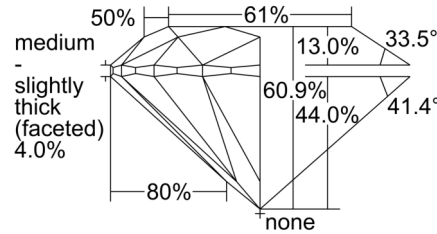

GIA NATURAL DIAMOND GRADING REPORT

November 06, 2024
 GIA Report Number 2507812691
 Shape and Cutting Style Round Brilliant
 Measurements 9.06 - 9.12 x 5.54 mm

GRADING RESULTS

Carat Weight 2.82 carat
 Color Grade F
 Clarity Grade VVS1
 Cut Grade Excellent

ADDITIONAL GRADING INFORMATION

Polish Excellent
 Symmetry Excellent
 Fluorescence Medium Blue
 Inscription(s): GIA 2507812691

PROPORTIONS

Profile to actual proportions

CLARITY CHARACTERISTICS

KEY TO SYMBOLS*

- Pinpoint

* Red symbols denote internal characteristics (inclusions). Green or black symbols denote external characteristics (blemishes). Diagram is an approximate representation of the diamond, and symbols shown indicate type, position, and approximate size of clarity characteristics. All clarity characteristics may not be shown. Details of finish are not shown.