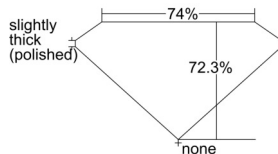

GIA®

FACSIMILE

GIA REPORT 2507822898

Verify this report at GIA.edu

GIA NATURAL DIAMOND DOSSIER®

November 12, 2024
GIA Report Number 2507822898
Shape and Cutting Style ..... Square Modified Brilliant
Measurements ..... 4.37 x 4.29 x 3.10 mm

GRADING RESULTS

Carat Weight ..... 0.45 carat
Color Grade ..... F
Clarity Grade VVS1

ADDITIONAL GRADING INFORMATION

Polish ..... Excellent
Symmetry ..... Very Good
Fluorescence ..... None
Clarity Characteristics..... Chip
Inscription(s): GIA 2507822898

PROPORTIONS

Profile not to actual proportions

GRADING SCALES

GIA COLOR SCALE		GIA CLARITY SCALE			
COLORLESS	D	VERY VERY SLIGHTLY INCLUDED	FLAWLESS		
	E		INTERNALLY FLAWLESS		
	F	VERY SLIGHTLY INCLUDED	VVS₁		
	G		VVS₂		
	H		VS₁		
	NEAR COLORLESS	I	SLIGHTLY INCLUDED	VS₂	
		J		SI₁	
		FAINT	K	INCLUDED	SI₂
			L		I₁
			M		I₂
VERT LIGHT	N	LIGHT	I₃		
	O				
	P				
	Q				
	R				
	S				
	T