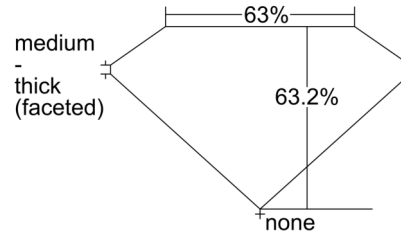

PROPORTIONS

Profile not to actual proportions