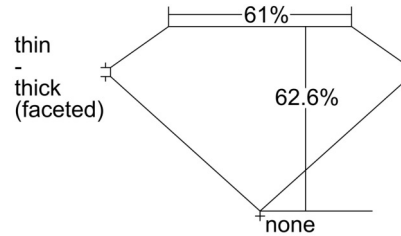

PROPORTIONS

Profile not to actual proportions