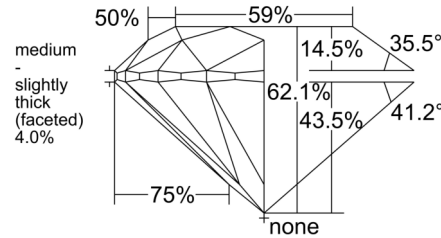

### GRADING RESULTS

Carat Weight ..... 1.50 carat

Color Grade ..... D

Clarity Grade ..... SI1

Cut Grade ..... Excellent

### PROPORTIONS

Profile to actual proportions

### CLARITY CHARACTERISTICS