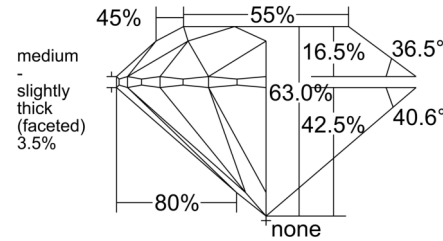

GIA NATURAL DIAMOND GRADING REPORT

February 25, 2025

GIA Report Number 2514492097

Shape and Cutting Style Round Brilliant

Measurements 8.61 - 8.64 x 5.44 mm

GRADING RESULTS

Carat Weight 2.50 carat

Color Grade I

Clarity Grade VS1

Cut Grade Excellent

ADDITIONAL GRADING INFORMATION

Polish Excellent

Symmetry Excellent

Fluorescence Strong Blue

Inscription(s): GIA 2514492097

Comments: Additional pinpoints are not shown.

PROPORTIONS

Profile to actual proportions

CLARITY CHARACTERISTICS

KEY TO SYMBOLS*

- Crystal
- Pinpoint
- ∖ Needle

* Red symbols denote internal characteristics (inclusions). Green or black symbols denote external characteristics (blemishes). Diagram is an approximate representation of the diamond, and symbols shown indicate type, position, and approximate size of clarity characteristics. All clarity characteristics may not be shown. Details of finish are not shown.