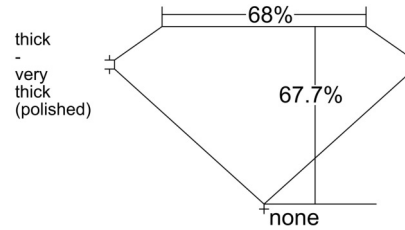

GIA NATURAL DIAMOND GRADING REPORT

January 13, 2025

GIA Report Number 2517178918

Shape and Cutting Style ..... Cut-Cornered Rectangular
Modified Brilliant

Measurements ..... 9.24 x 6.90 x 4.67 mm

GRADING RESULTS

Carat Weight ..... 2.50 carat

Color Grade I

Clarity Grade SI1

ADDITIONAL GRADING INFORMATION

Polish ..... Excellent

Symmetry ..... Excellent

Fluorescence ..... None

Inscription(s): GIA 2517178918

Comments: Additional clouds, pinpoints and internal graining are not shown.

PROPORTIONS

Profile not to actual proportions