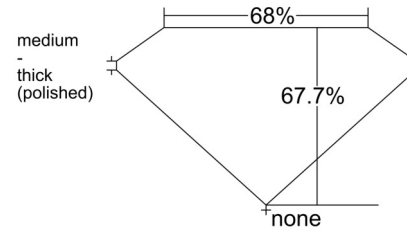

GIA NATURAL DIAMOND GRADING REPORT

January 29, 2025

GIA Report Number 2517301115

Shape and Cutting Style Emerald Cut

Measurements 8.35 x 6.13 x 4.15 mm

GRADING RESULTS

Carat Weight 2.01 carat

Color Grade H

Clarity Grade VS2

ADDITIONAL GRADING INFORMATION

Polish Excellent

Symmetry Very Good

Fluorescence Medium Blue

Inscription(s): GIA 2517301115

Comments: Additional pinpoints are not shown.

PROPORTIONS

Profile not to actual proportions

CLARITY CHARACTERISTICS

KEY TO SYMBOLS*

-  Feather
-  Pinpoint
-  Crystal
-  Natural
-  Indented Natural
-  Cloud

* Red symbols denote internal characteristics (inclusions). Green or black symbols denote external characteristics (blemishes). Diagram is an approximate representation of the diamond, and symbols shown indicate type, position, and approximate size of clarity characteristics. All clarity characteristics may not be shown. Details of finish are not shown.