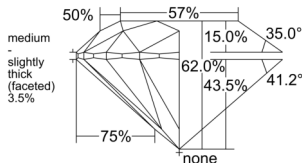

GIA®

FACSIMILE

GIA REPORT 2517350241

Verify this report at GIA.edu

GIA NATURAL DIAMOND DOSSIER®

February 04, 2025
GIA Report Number 2517350241
Shape and Cutting Style ..... Round Brilliant
Measurements ..... 4.57 - 4.58 x 2.83 mm

GRADING RESULTS

Carat Weight ..... 0.36 carat
Color Grade ..... E
Clarity Grade VVS1
Cut Grade ..... Excellent

ADDITIONAL GRADING INFORMATION

Polish ..... Excellent
Symmetry ..... Excellent
Fluorescence ..... Medium Blue
Clarity Characteristics..... Internal Graining, Surface Graining
Inscription(s): GIA 2517350241

PROPORTIONS

Profile to actual proportions