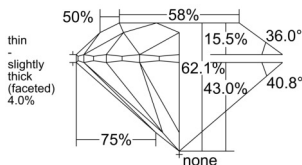

GIA®

FACSIMILE

GIA REPORT 2517553316

Verify this report at GIA.edu

GIA NATURAL DIAMOND DOSSIER®

March 03, 2025
GIA Report Number 2517553316
Shape and Cutting Style ..... Round Brilliant
Measurements ..... 4.61 - 4.64 x 2.87 mm

GRADING RESULTS

Carat Weight ..... 0.38 carat
Color Grade ..... D
Clarity Grade VVS1
Cut Grade ..... Excellent

ADDITIONAL GRADING INFORMATION

Polish ..... Excellent
Symmetry ..... Excellent
Fluorescence ..... Medium Blue
Clarity Characteristics..... Pinpoint, Knot, Feather, Chip
Inscription(s): GIA 2517553316

PROPORTIONS

GRADING SCALES

GIA COLOR SCALE	GIA CLARITY SCALE	GIA CUT SCALE	
D	FLAWLESS	EXCELLENT	
E	INTERNALLY FLAWLESS		
F		VVS₁	VERY GOOD
G	VVS₂		
H	VS₁	GOOD	
I	VS₂		
J	SI₁	FAIR	
K	SI₂		
L	I₁	POOR	
M			
N			
O	I₂		
P			
Q	I₃		
R			
S			
T			
U			
V			
W			
X			
Y			
Z