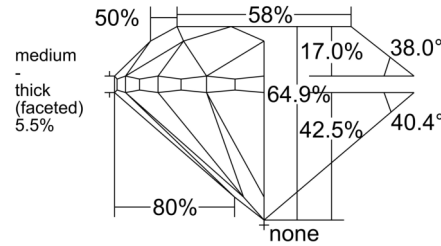

GIA NATURAL DIAMOND GRADING REPORT

December 27, 2025
 GIA Report Number 2546325483
 Shape and Cutting Style Round Brilliant
 Measurements 8.34 - 8.46 x 5.45 mm

GRADING RESULTS

Carat Weight 2.50 carat
 Color Grade J
 Clarity Grade VS1
 Cut Grade Very Good

ADDITIONAL GRADING INFORMATION

Polish Excellent
 Symmetry Very Good
 Fluorescence None
 Inscription(s): GIA 2546325483
 Comments: Pinpoints are not shown.

PROPORTIONS

Profile to actual proportions

CLARITY CHARACTERISTICS

KEY TO SYMBOLS*

- Crystal
- ~ Feather
- ☉ Cloud

* Red symbols denote internal characteristics (inclusions). Green or black symbols denote external characteristics (blemishes). Diagram is an approximate representation of the diamond, and symbols shown indicate type, position, and approximate size of clarity characteristics. All clarity characteristics may not be shown. Details of finish are not shown.