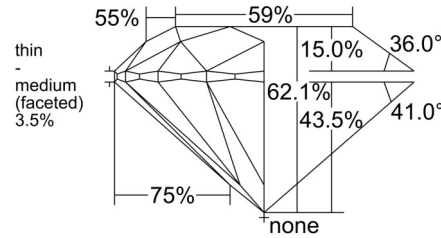

GIA NATURAL DIAMOND GRADING REPORT

January 29, 2026
GIA Report Number 2547511769
Shape and Cutting Style ..... Round Brilliant
Measurements ..... 7.77 - 7.82 x 4.84 mm

GRADING RESULTS

Carat Weight ..... 1.81 carat
Color Grade ..... H
Clarity Grade VVS2
Cut Grade ..... Excellent

ADDITIONAL GRADING INFORMATION

Polish ..... Excellent
Symmetry ..... Excellent
Fluorescence ..... None

Inscription(s): GIA 2547511769

Comments: Additional pinpoints are not shown. Clouds are not shown.

PROPORTIONS

Profile to actual proportions