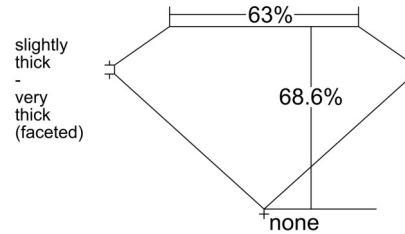

GIA NATURAL DIAMOND GRADING REPORT

May 11, 2026
GIA Report Number 2557208383
Shape and Cutting Style Cushion Modified Brilliant
Measurements 9.08 x 6.98 x 4.78 mm

GRADING RESULTS

Carat Weight 2.51 carat
Color Grade G
Clarity Grade SI1

ADDITIONAL GRADING INFORMATION

Polish Excellent
Symmetry Excellent
Fluorescence Medium Blue
Inscription(s): GIA 2557208383
Comments: Pinpoints are not shown.

PROPORTIONS

Profile not to actual proportions

CLARITY CHARACTERISTICS

KEY TO SYMBOLS*

- Crystal
- ~ Feather
- ☉ Cloud
- \\ Needle

* Red symbols denote internal characteristics (inclusions). Green or black symbols denote external characteristics (blemishes). Diagram is an approximate representation of the diamond, and symbols shown indicate type, position, and approximate size of clarity characteristics. All clarity characteristics may not be shown. Details of finish are not shown.